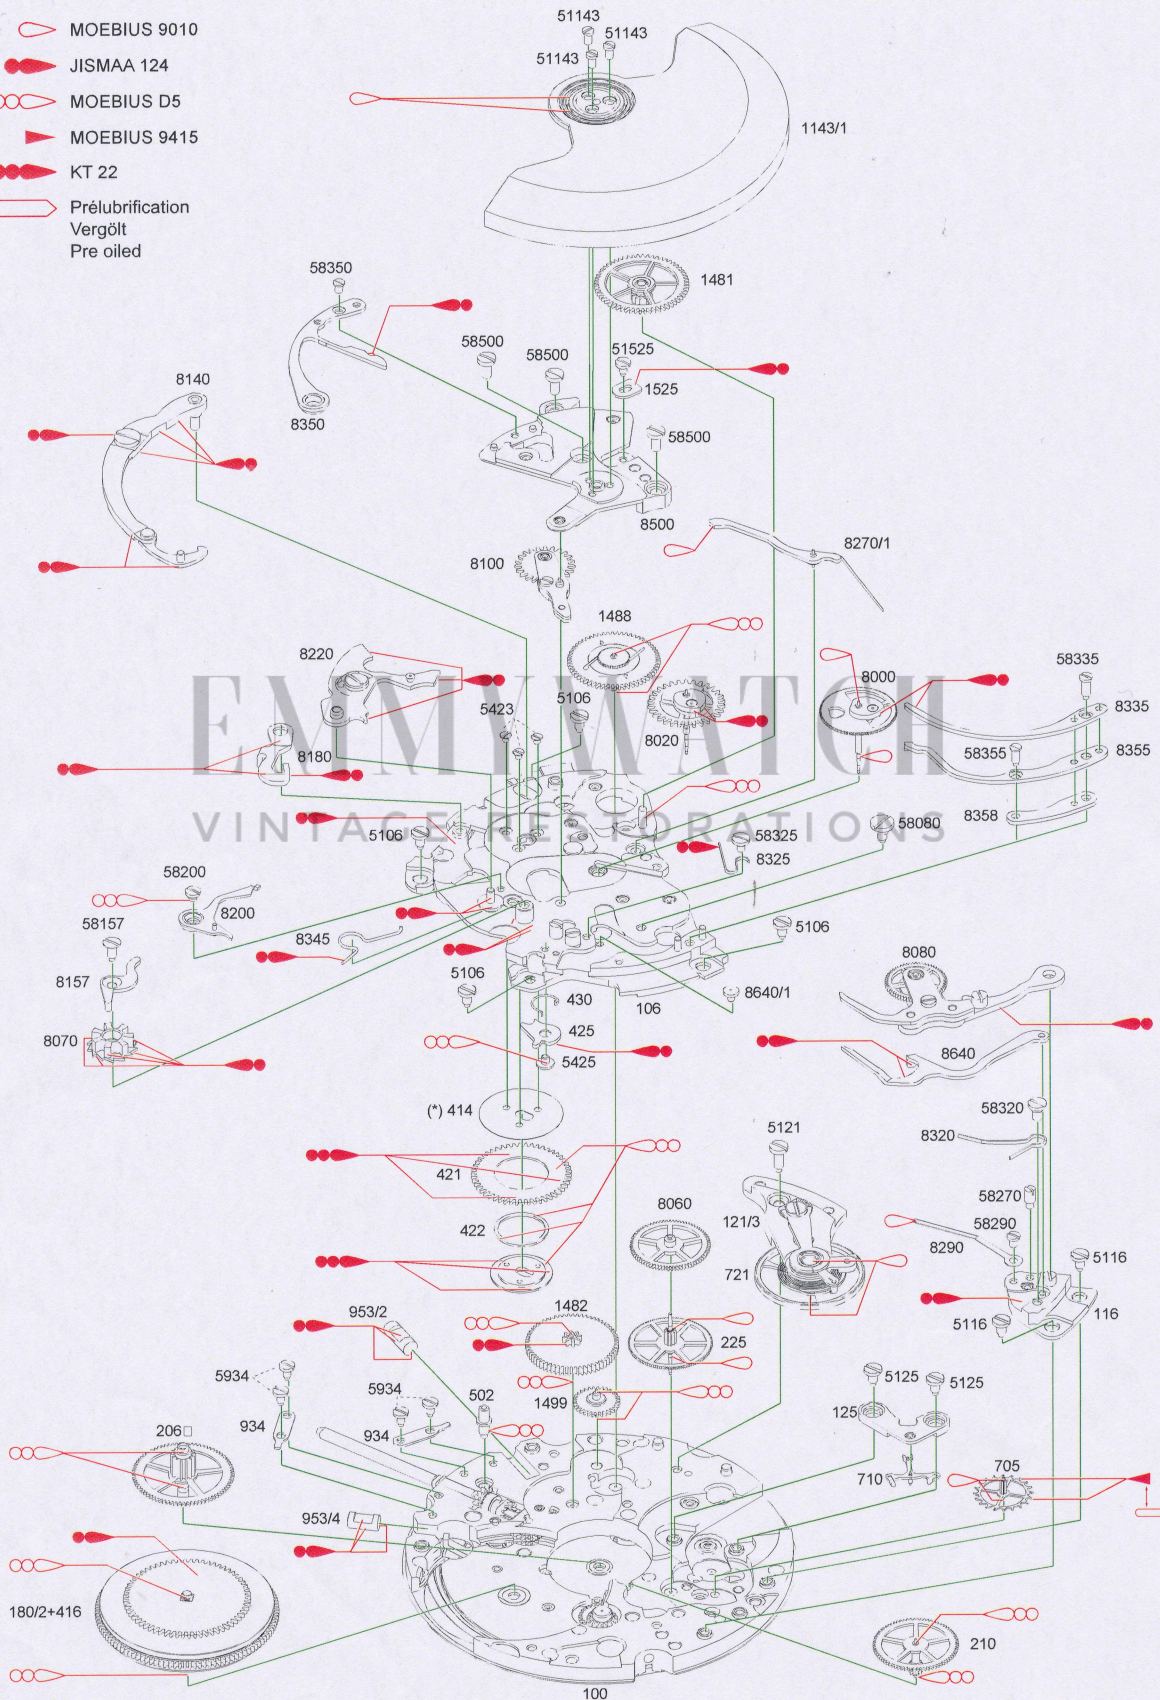

Zenith 400 Movement Parts (1)

Compiled by EmmyWatch - <https://www.emmywatch.com>

400 EL PRIMERO

-  MOEBIUS 9010
-  JISMAA 124
-  MOEBIUS D5
-  MOEBIUS 9415
-  KT 22
-  Prélubrification
Vergölt
Pre oiled

(*) SELON MODÈLE DE PONT DE ROUAGE

All intellectual property rights such as trade marks, service marks, trade names, technical drawings, design and copyrights are reserved. Nothing contained in this document may be reproduced without written permission