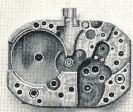

**EMMYWATCH**  
VINTAGE RESTORATIONS

**Movado 65 Movement Parts (1)**

*Compiled by EmmyWatch - <https://www.emmywatch.com>*

MOVADO

Cal. 65

5''' × 7'''  
11,50 × 16,00 mm.

100

5750