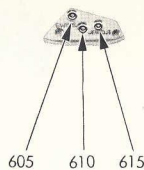

EMMYWATCH
VINTAGE RESTORATIONS

Movado 53,54 Movement Parts (1)

Compiled by EmmyWatch - <https://www.emmywatch.com>

MOVADO

Cal. 54 - 53 21.600

5 1/2 mm × 6 1/2 mm
12,20 × 14,70 mm.
∅ 15,70 mm. - 7 mm

Cal. 54

721

727

770

Cal. 53

5 1/2 mm × 6 1/2 mm
12,20 × 14,75 mm.
∅ 15,35 mm. - 6 3/4 mm