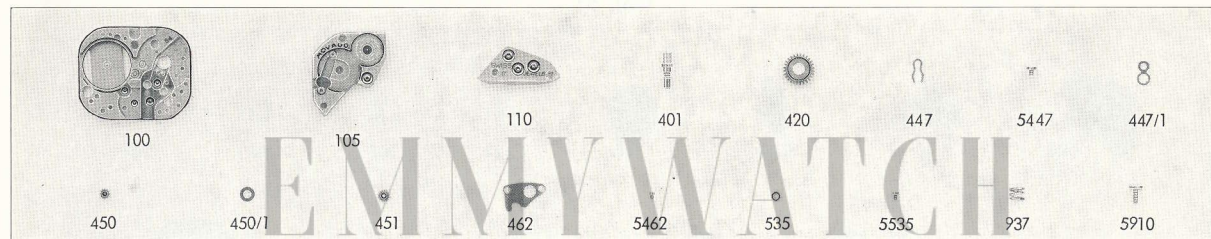

EMMYWATCH
VINTAGE RESTORATIONS

Movado 53,54 Movement Parts (1)

Compiled by EmmyWatch - <https://www.emmywatch.com>

MOVADO

Cal. 54 - 53 21.600

5 1/2 mm × 6 1/2 mm
12,20 × 14,70 mm.
∅ 15,70 mm. - 7 mm

Cal. 54

721

727

770

Cal. 53

5 1/2 mm × 6 1/2 mm
12,20 × 14,75 mm.
∅ 15,35 mm. - 6 3/4 mm