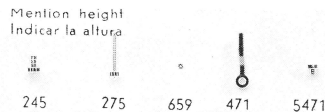

Mention height
Indicar la altura

Les autres fournitures sont identiques à celles du cal. 470

The other spare parts are the same as for cal. 470

Las demás fornitureas son idénticas a las del cal. 470