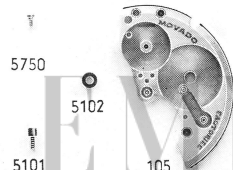

Movado 260M,261 Movement Parts (1)

Compiled by EmmyWatch - <https://www.emmywatch.com>

Seconde au centre

Sweep second

Segundero central

100

Mention height
Indicar la altura

Mention height 110
Indicar la altura

180

206

210

220

245

255

260

275