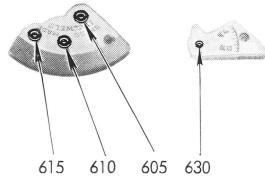

Movado 260M,261 Movement Parts (1)

Compiled by EmmyWatch - <https://www.emmywatch.com>

Seconde au centre

Sweep second

Segundero central

100

Mention height
Indicar la altura

Mention height 110
Indicar la altura

180

206

210

220

245

255

260

275