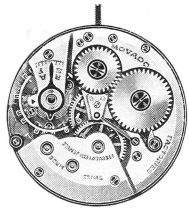

Movado 260M,261 Movement Parts (1)

Compiled by EmmyWatch - <https://www.emmywatch.com>

Seconde au centre

Sweep second

Segundero central

100

Mention height
Indicar la altura

Mention height 110
Indicar la altura

180

206

210

220

245

255

260

275