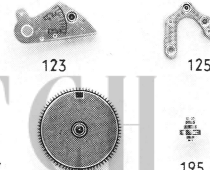

Movado 260M,261 Movement Parts (1)

Compiled by EmmyWatch - <https://www.emmywatch.com>

Seconde au centre

Sweep second

Segundero central

100

Mention height
Indicar la altura

Mention height 110
Indicar la altura

180

206

210

220

245

255

260

275