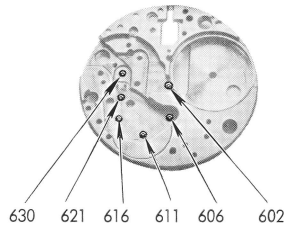

Movado 260M,261 Movement Parts (1)

Compiled by EmmyWatch - <https://www.emmywatch.com>

Seconde au centre

Sweep second

Segundero central

100

Mention height
Indicar la altura

Mention height 110
Indicar la altura

180

206

210

220

245

255

260

275