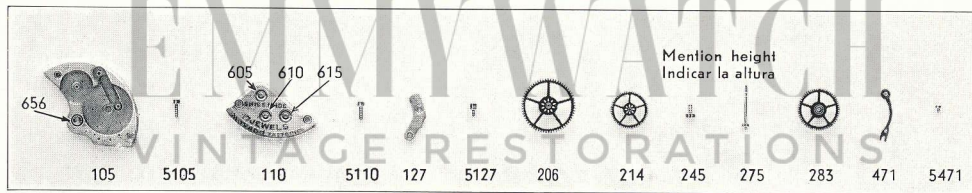

Movado 17,19 Movement Parts (1)

Compiled by EmmyWatch - <https://www.emmywatch.com>

MOVADO

Cal. 17 - 19

7¼'''
16,50 mm.

Seconde au centre

Sweep second

Segundero central