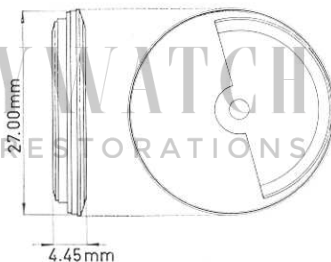

EMMY WATCH
VINTAGE RESTORATIONS