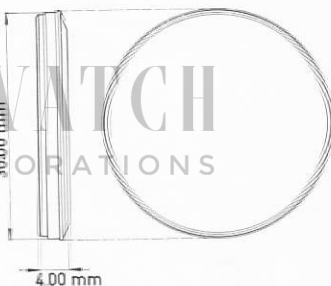

$13\frac{1}{2}^{''''}$
Pallet-fork - 17 jewels
Small second
Ah (vibrations per hour) 18000

$13\frac{1}{2}^{''''}$
Ancora - 17 rubis
Segundero chico
Ah (alternaciones horarias) 18000

$13\frac{1}{2}^{''''}$
Anker - 17 Rubine
Kleine Sekunde
Ah (Halbschwingungen pro Stunde) 18000

$13\frac{1}{2}^{''''}$
Ancora - 17 rubini
Piccola sfera dei secondi
Ah (Alternanze orarie) 18000

EMMYWATCH
VINTAGE RESTORATIONS