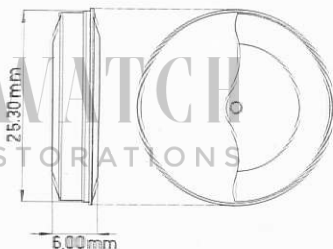

11 $\frac{1}{4}$ " - Ancre - 17 ou 19 rubis
Seconde au centre
Automatique
Ah 18000

11 $\frac{1}{4}$ " - Pallet-fork - 17 or 19 jewels
Sweep second
Automatic
W.p.h. (vibrations per hour) 18000

11 $\frac{1}{4}$ " - Ancora - 17 o 19 rubies
Segundera central
Automático
Ah (alternaciones horarias) 18000

11 $\frac{1}{4}$ " - Anker - 17 oder 19 Rubine
Zentrumskunde
Automatisch
Ah (Halbschwingungen pro Stunde) 18000

11 $\frac{1}{4}$ " - Ancora - 17 o 19 rubini
Secondo al centro
Automatico
Ah (Alternanze orarie) 18000

EMMYWATCH
VINTAGE RESTORATIONS

Calibre de base
Basic caliber
Calibre de base
Grundkaliber
Calibro di base

8.68 N