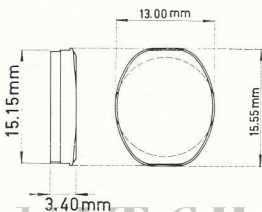

LONGINES

CALIBRE 13.15

5 $\frac{3}{4}$ " - 6 $\frac{3}{4}$ " - Ancre - 17 rubis
Sans seconde
Ah 18000

5 $\frac{3}{4}$ " - 6 $\frac{3}{4}$ " - Pallet-fork - 17 jewels
Without second
W.p.h. (vibrations per hour) 18000

5 $\frac{3}{4}$ " - 6 $\frac{3}{4}$ " - Ancora - 17 rubies
Sin segundero
Ah (alternaciones horarias) 18000

5 $\frac{3}{4}$ " - 6 $\frac{3}{4}$ " - Anker - 17 Rubine
Ohne Sekunde
Ah (Halbschwingungen pro Stunde) 18000

5 $\frac{3}{4}$ " - 6 $\frac{3}{4}$ " - Ancora - 17 rubini
Senza secondi
Ah (Alternanze orarie) 18000

EMMYWATCH
VINTAGE RESTORATIONS