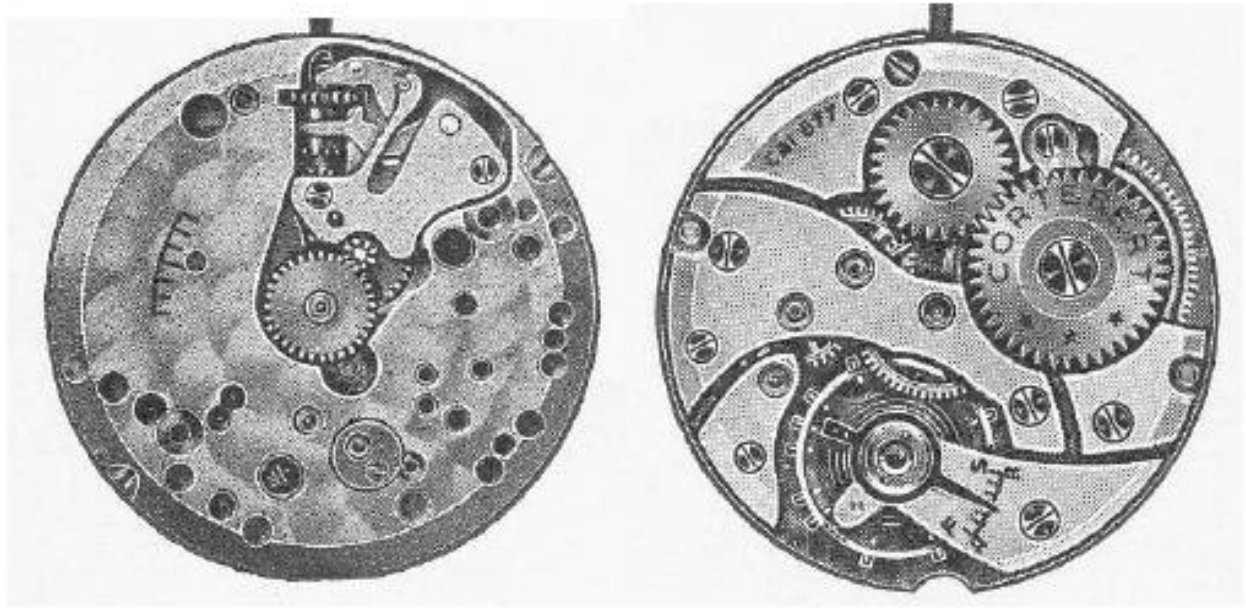

**Cortebert 677 Movement Parts (1)**

*Compiled by EmmyWatch - <https://www.emmywatch.com>*

## Cortebert 677

12''' , manual wind, sub second, 15 jewels, f = 18000 A/h, power reserve 45h

EMMYWATCH  
VINTAGE RESTORATIONS