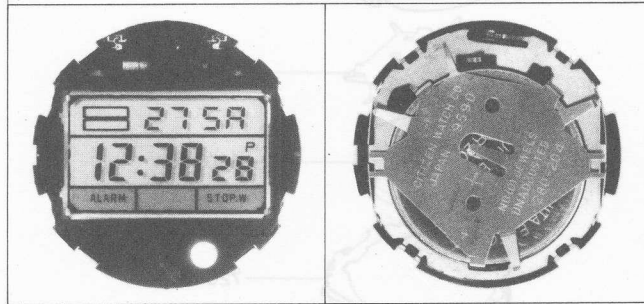

**Citizen 9590 Movement Parts (1)**

*Compiled by EmmyWatch - <https://www.emmywatch.com>*

Catalog No. 959-1

959-1  
(Catalog No.)

9590

- Quartz crystal oscillator type LC digital display
- Time
- Alarm
- Pace setter
- Target timer
- Stopwatch
- Illumination lamp
- 12-24 hour switching

Thickness: 4.98mm<sup>t</sup>

EMERALD WATCH  
VINTAGE RESTORATIONS

Part No.	Name of part	Qty	Material
120	Plate complete	1	Stainless steel
130	Supporter for LC display panel	1	Stainless steel
133	Supporter for plate complete (II)	1	Stainless steel
131	Power cell connector spring	2	Stainless steel
132	Indicator sheet	1	Stainless steel
134	Power cell spring	2	Stainless steel
135	Light diffusing plate	1	Stainless steel
136	LC display panel connector support	1	Stainless steel
137	Power cell	1	Stainless steel
138	LC display panel	1	Stainless steel

Size	27.0mmφ
Vibrations per second	32,768Hz

EMMYWATCH  
VINTAGE RESTORATIONS

Parts No.	Caliber No.		9590							
	Nos. of jewels									
Name of parts		00								
750	Plate complete	818								
226	Supporter for LC display panel	138								
226	Supporter for plate complete (I)	137								
231	Power cell connector spring	99								
233	Insulator sheet	154								
234	Power cell strap	224								
235	Light diffusing plate	144								
268	LC display panel connection rubber	65								
280	Power cell	204								
281	LC display panel	803								
720	Supporter for plate complete (II)	044								
903	Buzzer contact spring	98								