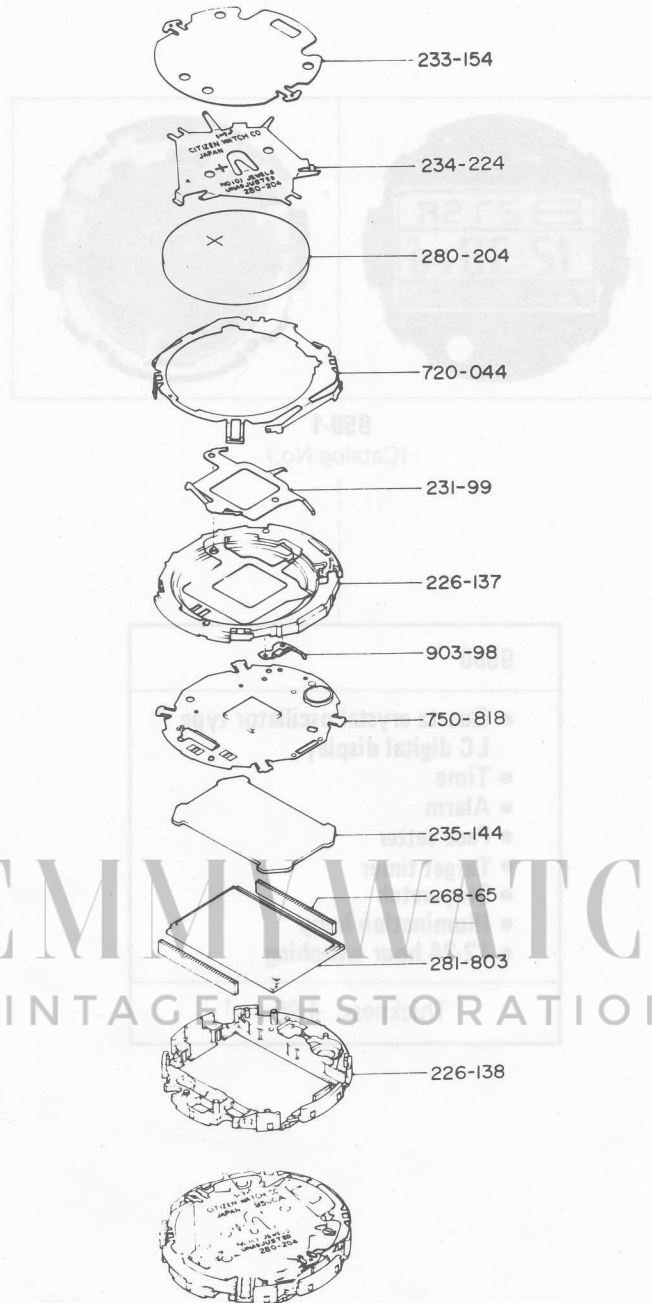

**Citizen 9590 Movement Parts (1)**

*Compiled by EmmyWatch - <https://www.emmywatch.com>*

Catalog No. 959-1

959-1  
(Catalog No.)

9590

- Quartz crystal oscillator type LC digital display
- Time
- Alarm
- Pace setter
- Target timer
- Stopwatch
- Illumination lamp
- 12-24 hour switching

Thickness: 4.98mm<sup>t</sup>

EMERALD WATCH  
VINTAGE RESTORATIONS

Part No.	Name of part	Qty	Material
120	Plate complete	1	Stainless steel
130	Supporter for LC display panel	1	Stainless steel
133	Supporter for plate complete (II)	1	Stainless steel
131	Power cell connector spring	2	Stainless steel
132	Indicator sheet	1	Stainless steel
134	Power cell spring	2	Stainless steel
135	Light diffusing plate	1	Stainless steel
136	LC display panel connector support	1	Stainless steel
137	Power cell	1	Stainless steel
138	LC display panel	1	Stainless steel

Size	27.0mmφ
Vibrations per second	32,768Hz

EMMYWATCH  
VINTAGE RESTORATIONS

Parts No.	Caliber No.		9590							
	Nos. of jewels									
Name of parts		00								
750	Plate complete	818								
226	Supporter for LC display panel	138								
226	Supporter for plate complete (I)	137								
231	Power cell connector spring	99								
233	Insulator sheet	154								
234	Power cell strap	224								
235	Light diffusing plate	144								
268	LC display panel connection rubber	65								
280	Power cell	204								
281	LC display panel	803								
720	Supporter for plate complete (II)	044								
903	Buzzer contact spring	98								