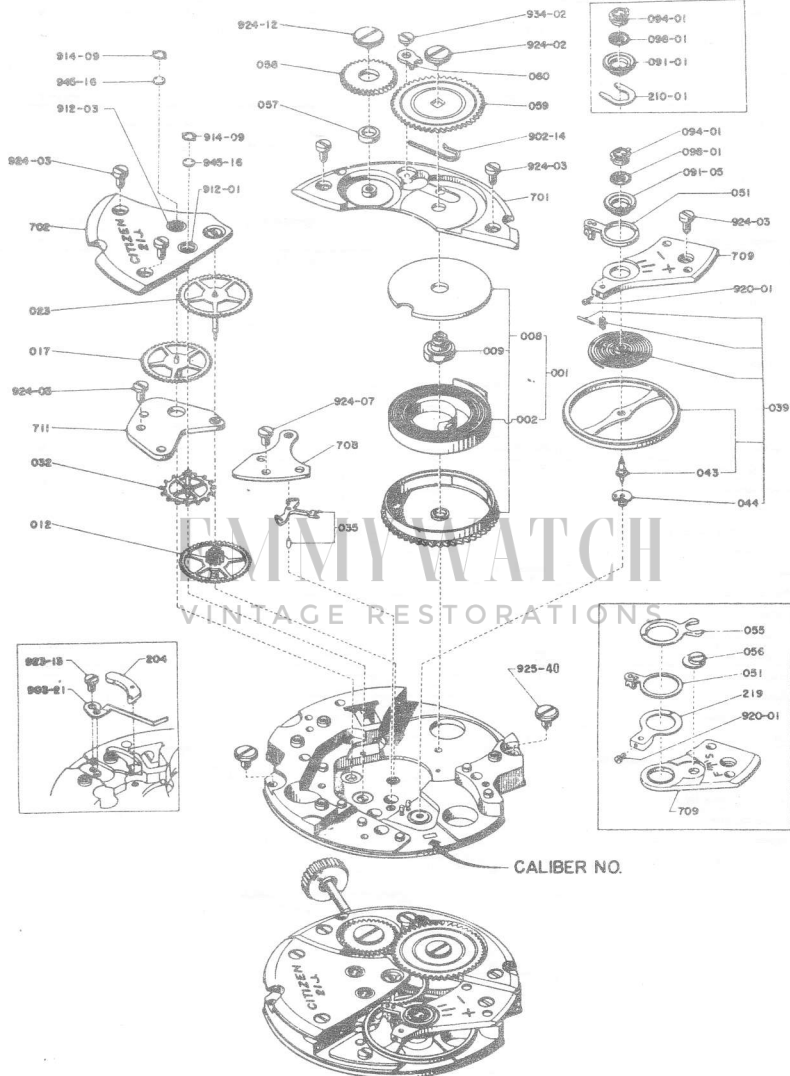

1. Even when the shape of a particular part in your movement differs from that of the part shown in the EXPLODED VIEW OF MOVEMENTS, the number will be the same, if the part is used for the same purpose.